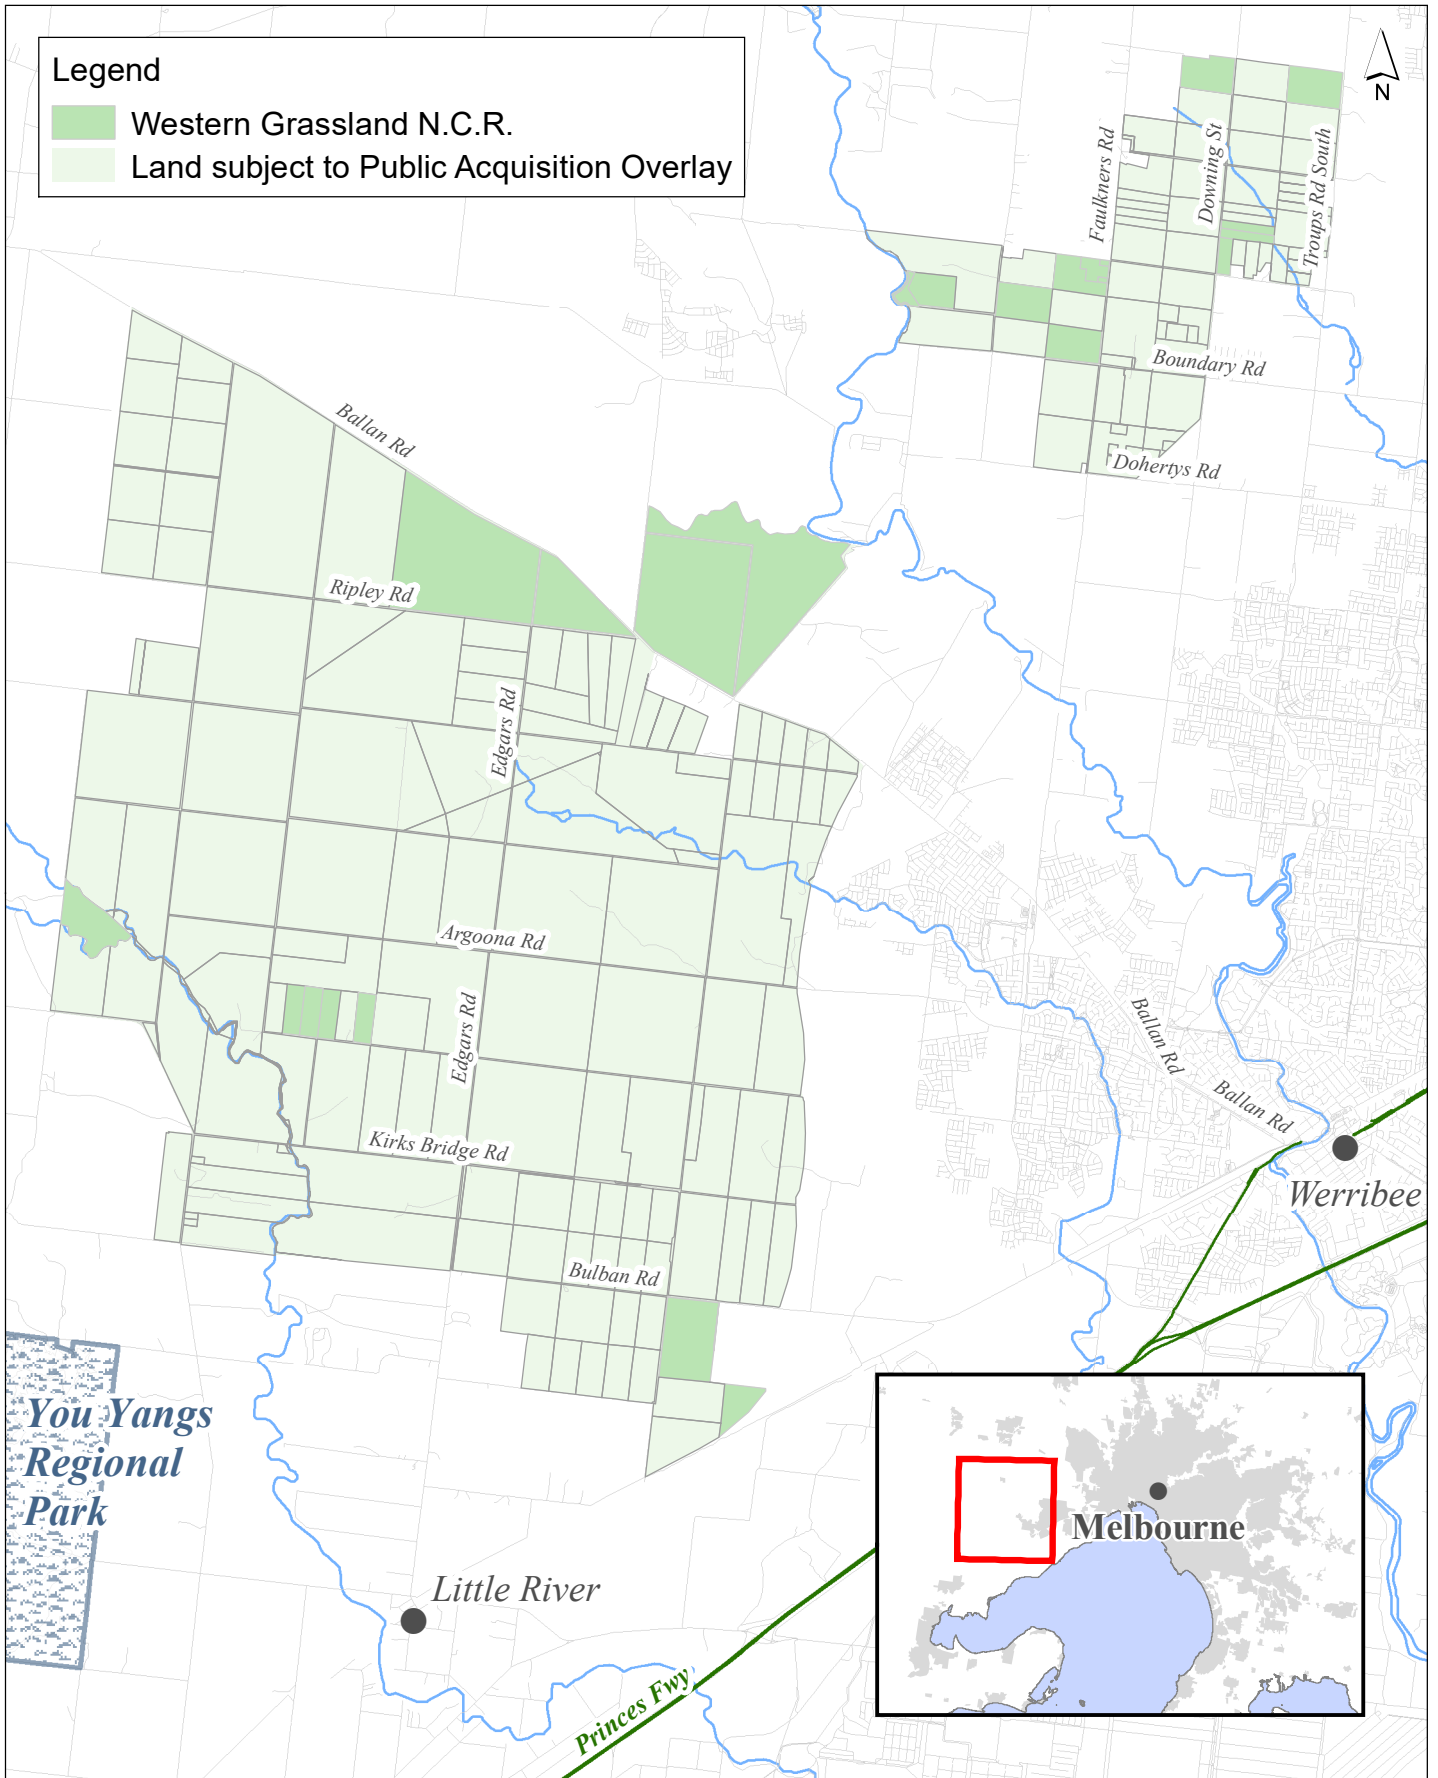

Western Grassland Reserve - January 2020

Legend

- Western Grassland N.C.R.
- Land subject to Public Acquisition Overlay

Disclaimer

This publication may be of assistance to you but the State of Victoria and its employees do not guarantee that the publication is without flaw of any kind or is wholly appropriate for your particular purpose and therefore disclaims all liability for any error, loss or other consequence which may arise from you relying on any information in this publication.

Map produced by Biodiversity February 2020
 Spatial data is sourced from the Victorian Spatial Data Library.
 Copyright © The State of Victoria,
 Department of Environment, Land, Water and Planning, 2020

Environment,
 Land, Water
 and Planning